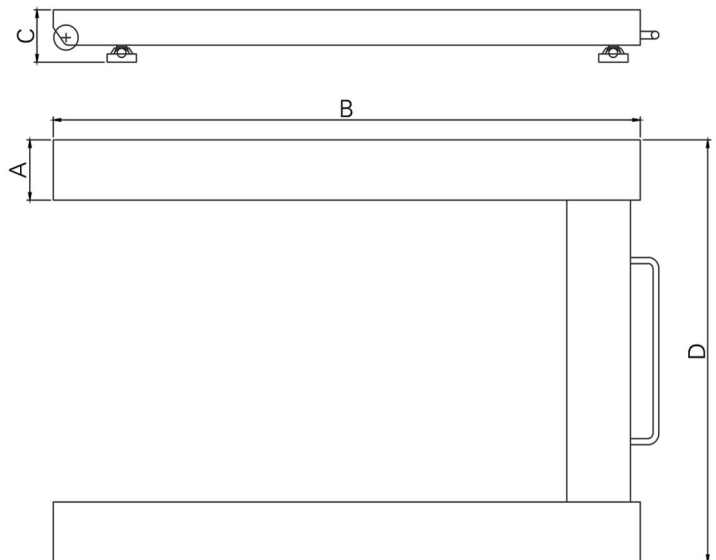

LP7624

U Beam Floor Scales

Feature:

- 85mm low profile height, convenient for weighing goods on pallet.
- Material: Mild steel or stainless steel
- Handle for lifting easily
- Resolution: n=3000

Options:////////////////////

- Moveable Pole, customs size
- OIML or Ntep Loadcell
- OIML indicator LP7510
- Indicator LP7516 or LP7552

Specifications:////////////////////

- Unit: mm

LP7510

LP7516

LP7552

Configuration Table:////////////////////

Capacity	A	B	C	D	Weight(kg)	Ctn Size(m)
1-3t	120	1200	85	840	54	1.27*0.87*0.09
1-3t	120	1260	85	920	65	1.33*0.94*0.09