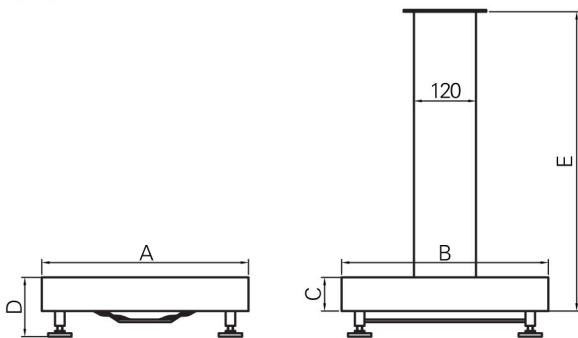

LP7610W

Washdown Bench Scales (IP67)

Feature:

- Stainless steel IP 68 load cell
- Stainless steel IP67 indicator
- Stainless steel frame and cover
- Wide rectangular stainless steel Pole with 5th leveling legs
- Indicator function: total ,tare, zero, hold, print, etc
- Resolution: n=3000

Options:////////////////////

- RS232 RS485(with battery)
- 4-20mA(without battery)

Specifications:////////////////////

- Unit: mm

Configuration Table:////////////////////

Capacity	A	B	C	D	E	Weight(kg)	Ctn Size
30-150kg	250	250	90	110	300	13	625*455*170
30-150kg	300	300	90	110	300	15	625*555*170
30-150kg	300	400	90	110	400	17	720*540*170
30-150kg	400	400	90	110	600	21	720*540*170
30-150kg	400	500	90	110	600	25	820*540*170