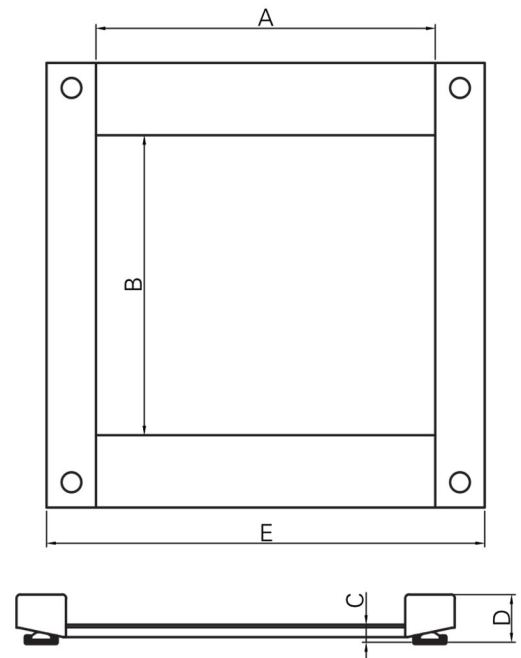

LP7622B

Portable Scales

Feature:

- Chequered plate cover to protect animal from slip during weighing
- Integral side and end guards protect the load cells from accidental side-impact damage
- Integral ramps.
- Resolution: n=3000

Options: //

- OIML or Nteq Loadcell
- OIML indicator LP7510
- Indicator LP7516 or LP7552

Specifications: //

- Unit: mm

LP7510

LP7516

LP7552

Configuration Table: //

Capacity	A	B	C	D	E	Weight(kg)
0.5-3t	800	800	35-45	110	1000	90
0.5-3t	1000	1000	35-45	110	1200	120
0.5-3t	1200	1200	35-45	110	1400	140